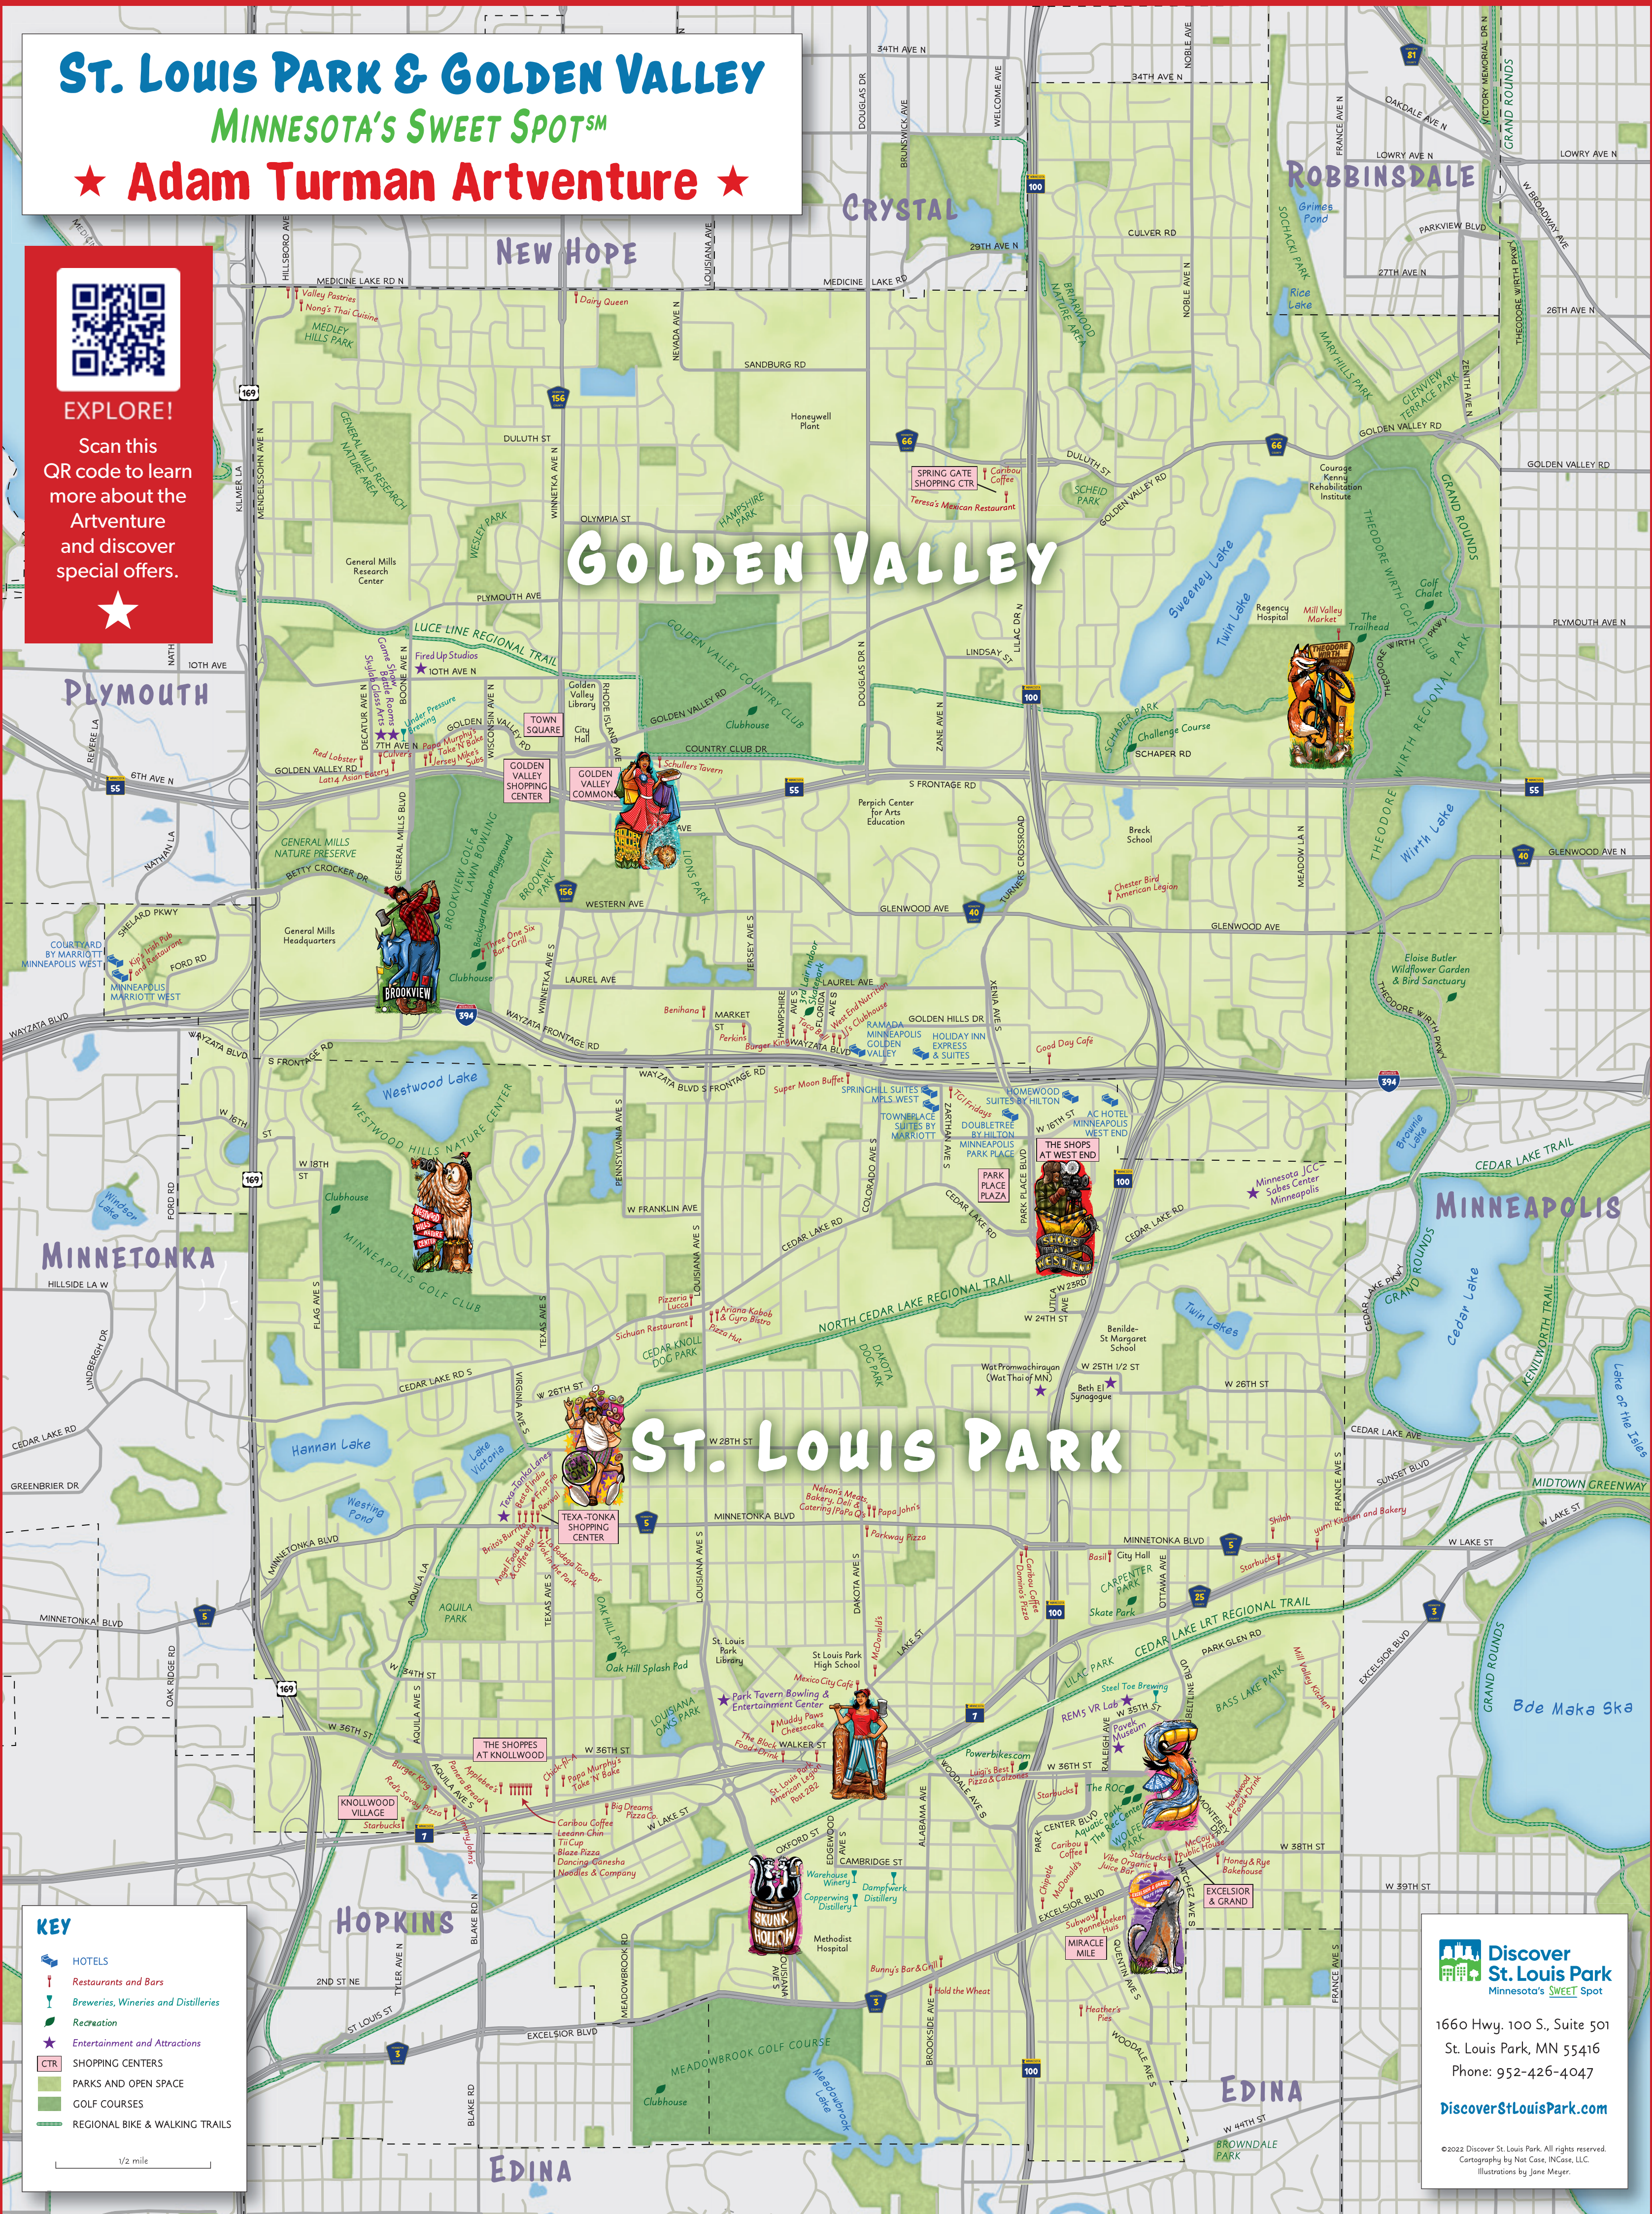

# ST. LOUIS PARK & GOLDEN VALLEY

MINNESOTA'S SWEET SPOT<sup>SM</sup>

★ Adam Turman Artventure ★

EXPLORE!

Scan this QR code to learn more about the Artventure and discover special offers.

**KEY**

- HOTELS
- Restaurants and Bars
- Breweries, Wineries and Distilleries
- Recreation
- Entertainment and Attractions
- SHOPPING CENTERS
- PARKS AND OPEN SPACE
- GOLF COURSES
- REGIONAL BIKE & WALKING TRAILS

1/2 mile

**Discover St. Louis Park**  
Minnesota's SWEET Spot

1660 Hwy. 100 S., Suite 501  
St. Louis Park, MN 55416  
Phone: 952-426-4047

[DiscoverStLouisPark.com](http://DiscoverStLouisPark.com)

©2022 Discover St. Louis Park. All rights reserved.  
Cartography by Nat Case, INCase, LLC.  
Illustrations by Jane Meyer.